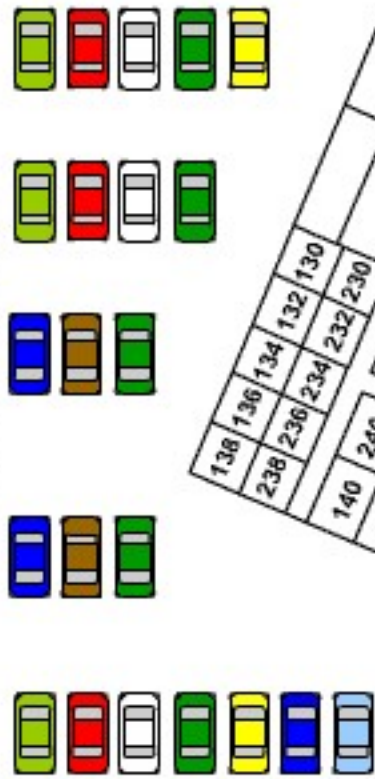

BUYER PARKING

STARR PASS/22ND ST.

FARMINGTON

FREEWAY

FREEWAY

EXIT 259