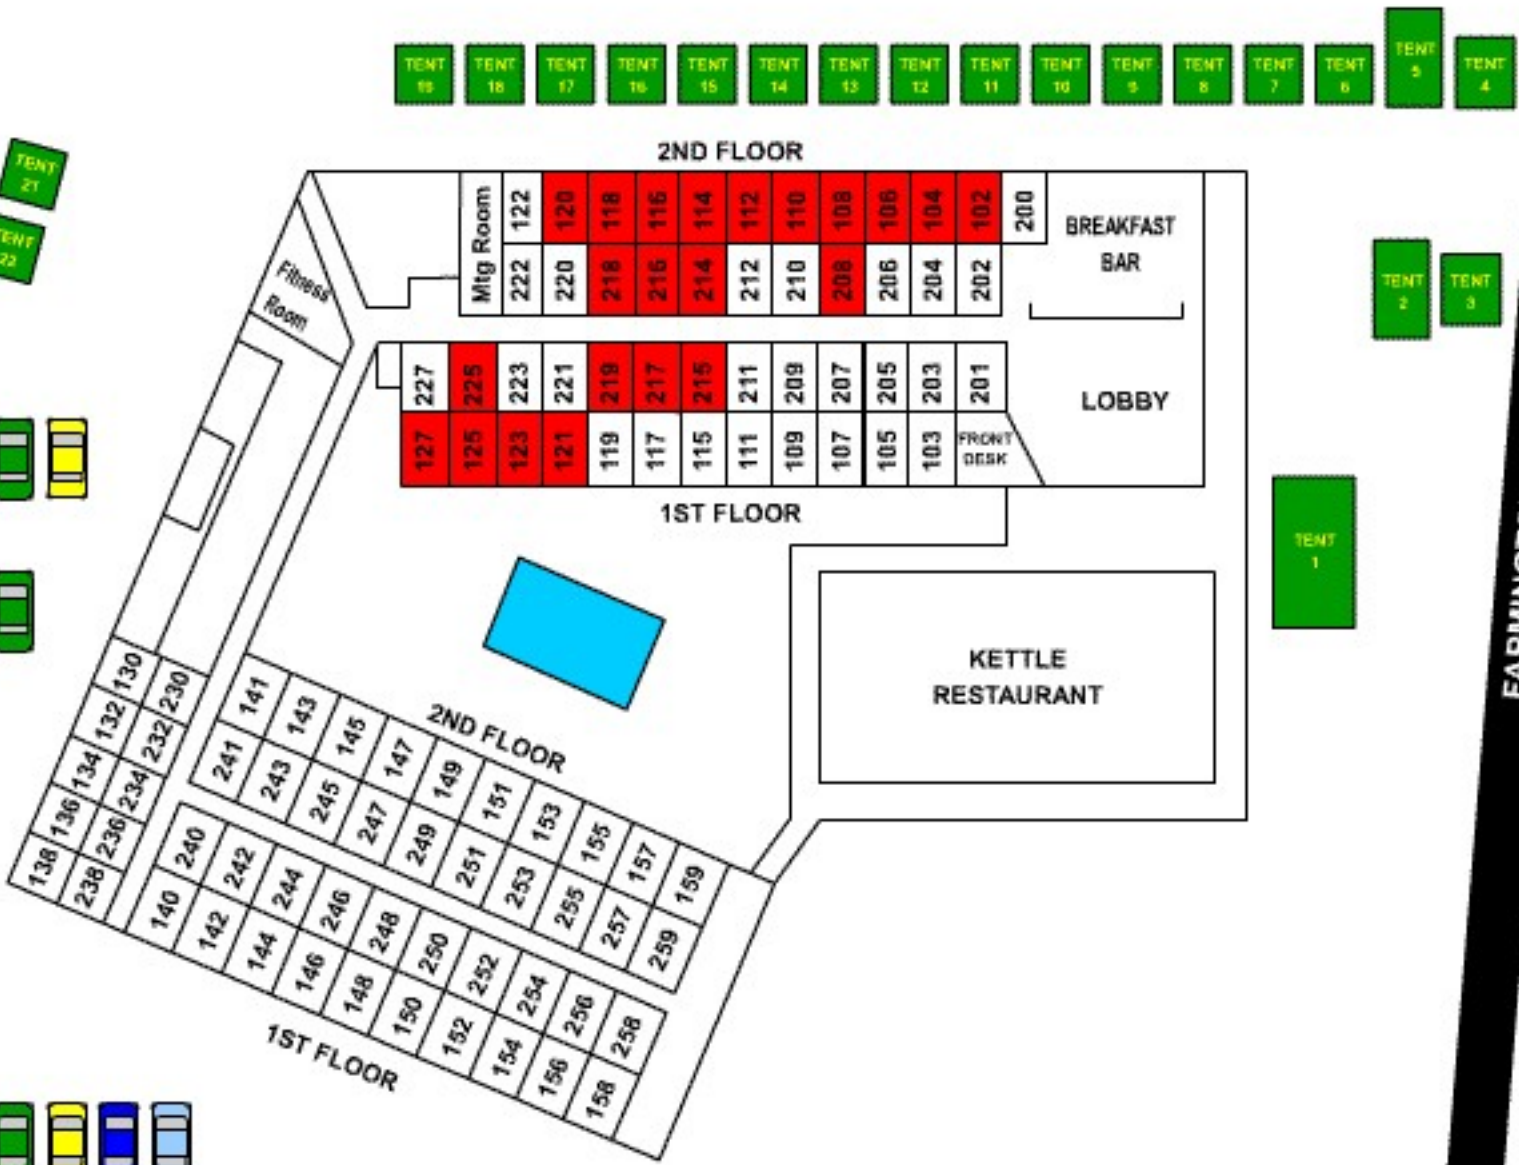

BUYER PARKING

STARR PASS/22ND ST.

FARMINGTON

FREEWAY

FREEWAY

EXIT 259