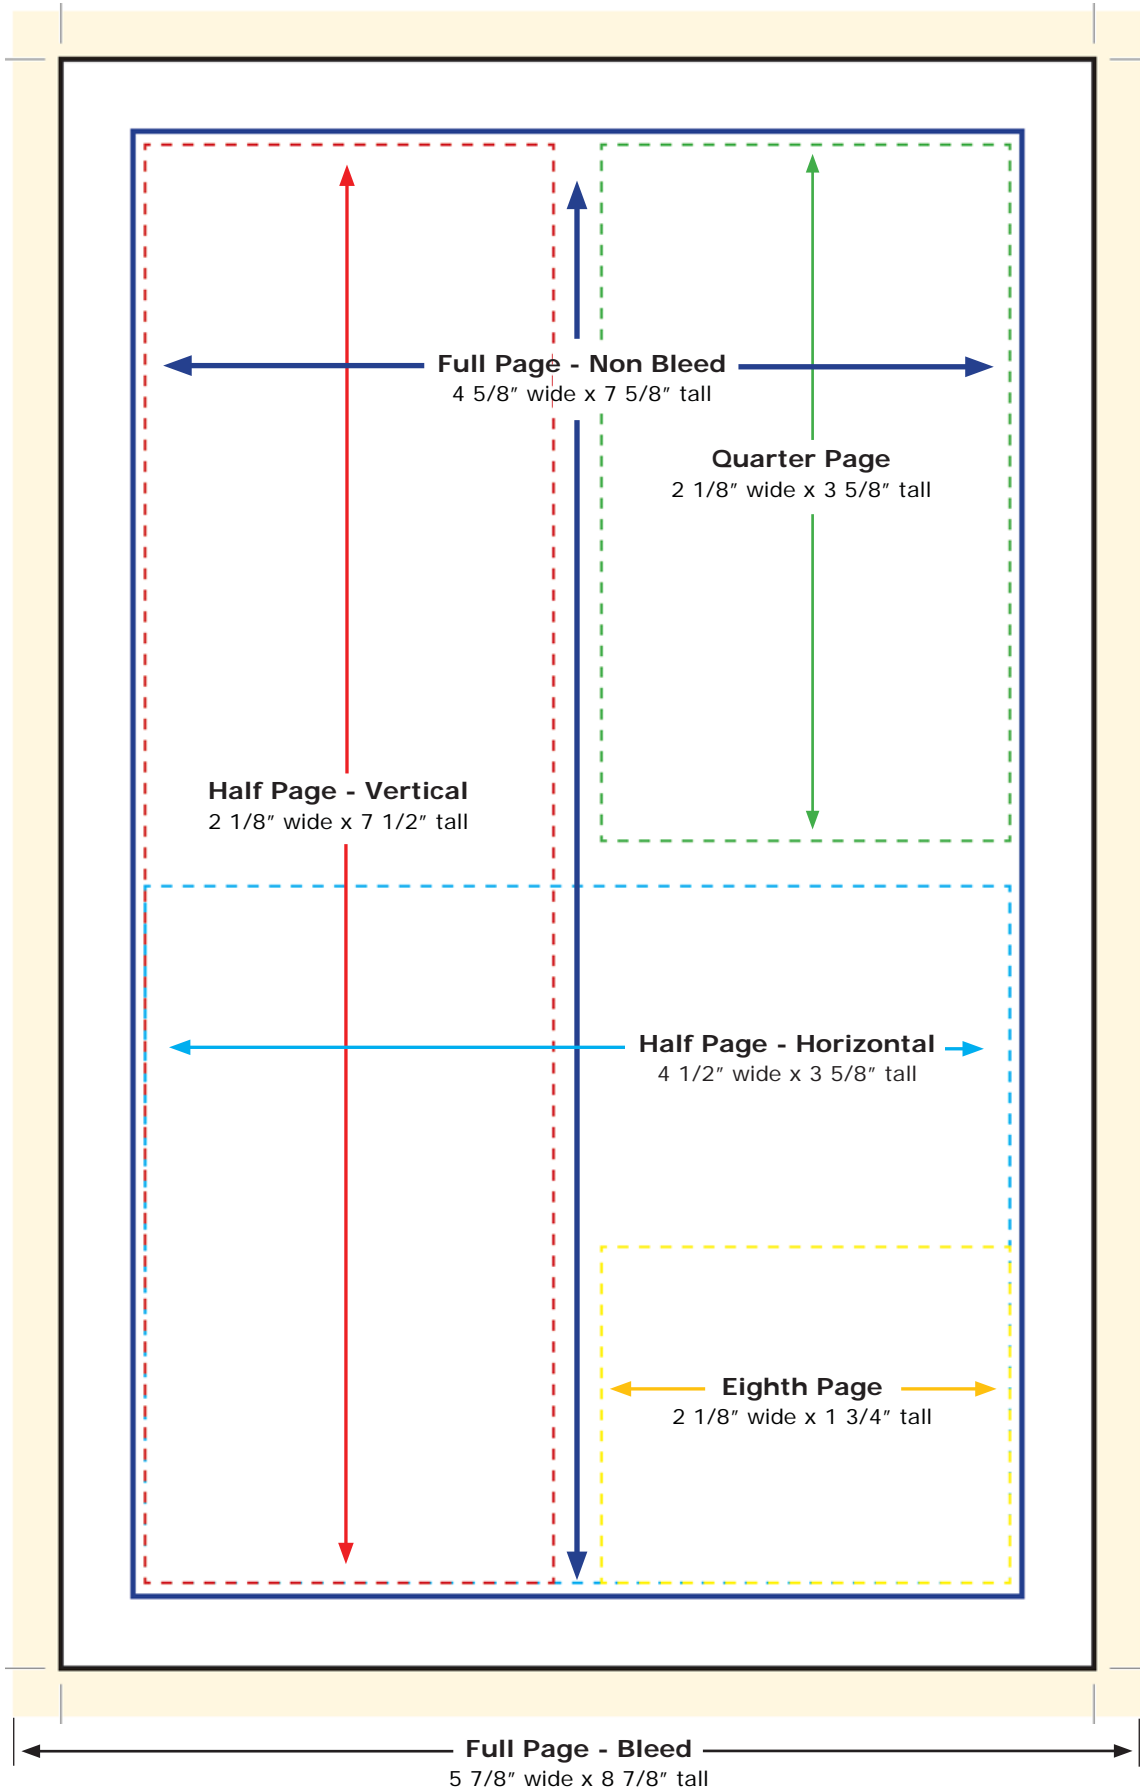

Advertising Specifications

AD SIZE SPECIFICATIONS

Trim Size 5 3/8" w x 8 3/8" t

Full Page - w/.25" Bleed...5 7/8" w x 8 7/8" t

Full Page - Non Bleed4 5/8" w x 7 5/8" t

Half Page - Horizontal 4 1/2" w x 3 5/8" t

Half Page - Vertical.....2 1/8" w x 7 1/2" t

Quarter Page.....2 1/8" w x 3 5/8" t

Eighth Page.....2 1/8" w x 1 3/4" t

CAMERA READY REQUIREMENTS

Resolution: 300 dpi minimum for all digital files

Color Mode: CMYK or Grayscale (no RGB or LAB)

For questions or concerns, please email us at xdesign@xpopress.com or call:

720.872.8887 (Denver)
866.609.6813 (Toll Free)

Ad Layout & Sizes

Trim Size: 5 3/8" wide x 8 3/8" tall

Note: This layout is provided for reference only. Please use the actual measurements when creating your ad.